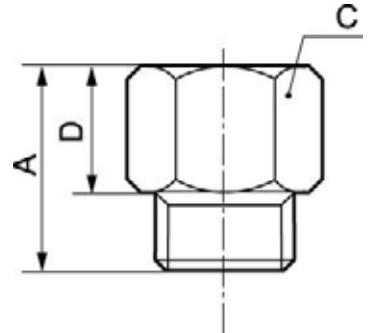

FITTINGS EXTENDERS, PLUGS

Parallel female / female extender - A6

Min / Max operating pressure

0 / 15 bar

Part number	Female thread	Dim. A (mm)	Dim. C (mm)	Dim. D (mm)
A6 M518	M5; G1/8	13.5	14	10.5
A6 1814	G1/8; G1/4	21.5	17	15.5
A6 1838	G1/8; G3/8	23.5	22	15.5
A6 1438	G1/4; G3/8	25.5	22	16.5
A6 1412	G1/4; G1/2	28.5	24	19.5
A6 3812	G3/8; G1/2	29.5	24	18.5